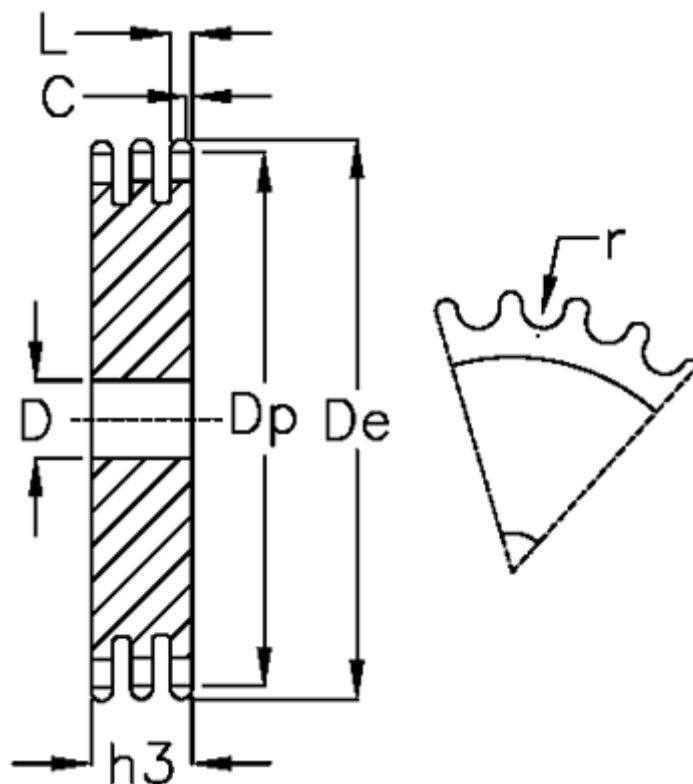

Article number: 616023009013

Description: Plate wheel 20 B-3 Z=13 triplex

## Measures

C	= 4
D	= 20
De	= 147.8
Dp	= 132.65
For chain size	= 1 1/4 x 3/4
For chain type	= 20 B-3
h3	= 91
L	= 18.2

Number of teeth	= 13
r	= 19.05